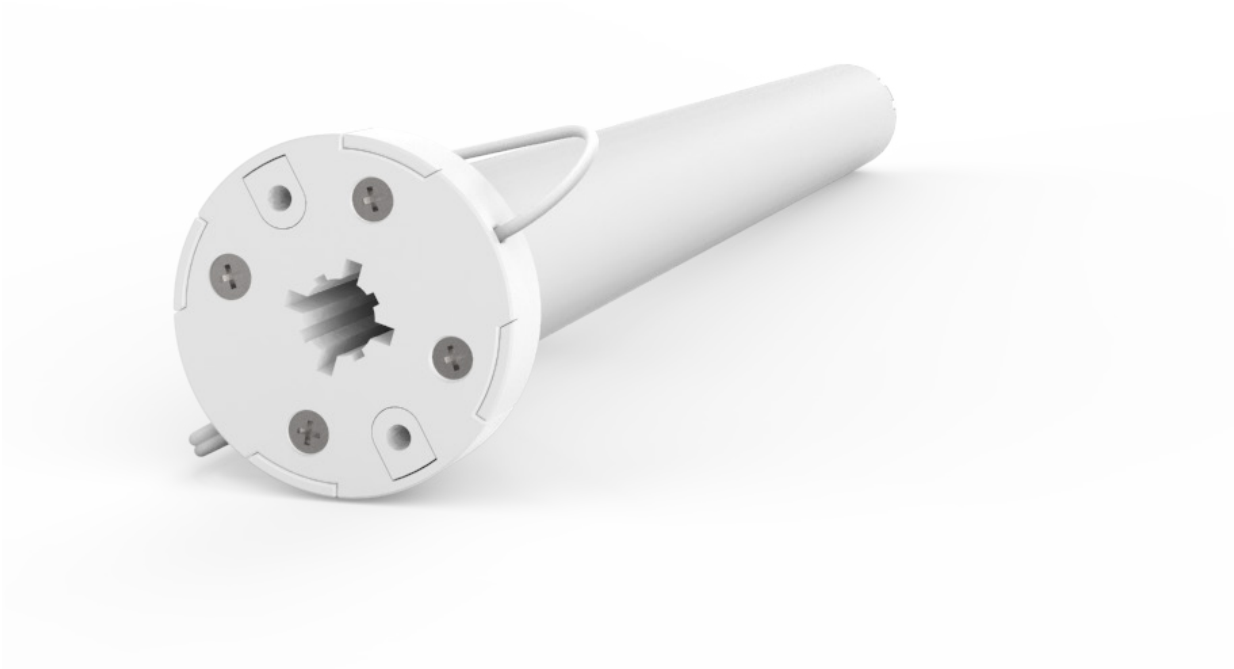

AUTOMATE™

DCRF 1.1

Simplified wiring. Efficient installation. Maintenance free.
This low voltage motor is perfect for small to medium Roller shade applications.

BIDIRECTIONAL COMMUNICATION

Automate Radio Communication utilizes two-way communication to provide up-to-date feedback on battery levels and shade positioning via the Automate Pulse 2 app.

ADJUSTABLE SPEED CONTROL

Three shade speed settings to suit your needs – faster for larger shades, slower for smaller. Features quiet operation when set to the lowest speed setting.

SIMPLIFIED SETUP

Whether using a remote control or app for shade setup, Automate programming instructions are streamlined to have your shades moving as quickly as possible.

FAVORITE POSITIONING

Add a programmable shade position in addition to the upper and lower limits that can be defined as your "favorite".

PRECISE LIMIT ADJUSTMENT

Incremental steps during limit setting allows for precise positioning of the shade.

DIMENSIONS

COMPATIBLE PARTS

Tubes

Crown & Drives

Adaptors

S45 - Light	MTCRDR-25-S45
S45 - Std	
S45 - HD	
1.25" Tube	MTCRDR-25-1.25
1.5" Tube	MTCRDR-25-1.5

- MTAD-252835-SL
- MTAD-25-28-SLV2W
- MTAD-252835-RS
- RB40-1402-069400