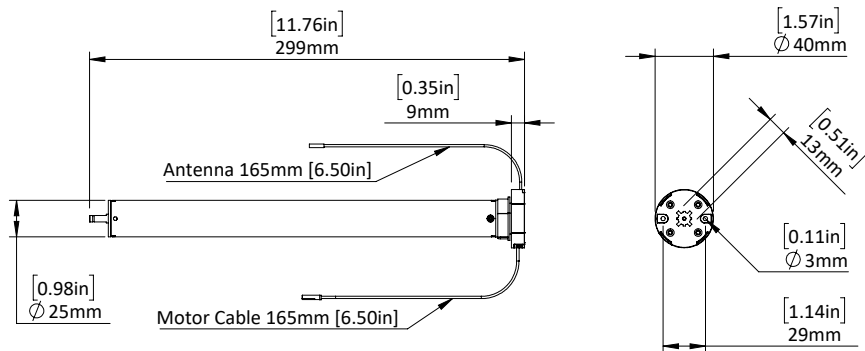

A DIVISION OF
**ROLLEASE
ACMEDA**

© Rollease Acmeda Pty Ltd

PRODUCT SPECIFICATIONS

Part #: MTDCRF25-1.1 Automate DCRF 1.1

Voltage	12V DC	Limit Switch Type	Electronic
Torque	1.1Nm	Current	0.87A
Max Run Time	10 Min	Battery Size/Type	External Battery Pack
Speed	40 RPM (Adjustable to 30 or 20)	Temp Working Range	32°F to 140°F (0°C to 60°C)
Radio Frequency	433.92 MHz	Insulation Class	III
RF Modulation	FSK	Sound Level	~46 dB
IP Rating	IP44	Power	10W

DIMENSIONS

COMPATIBLE PARTS

Tubes

Crown & Drives

Adaptors

S45 - Light	MTCRDR-25-S45
S45 - Std	
S45 - HD	
1.25" Tube	MTCRDR-25-1.25
1.5" Tube	MTCRDR-25-1.5

- MTAD-252835-SL
- MTAD-25-28-SLV2W
- MTAD-252835-RS
- RB40-1402-069400